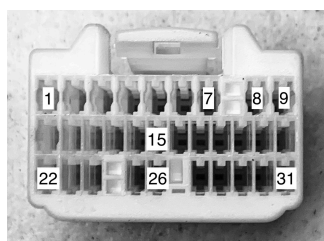

ECU E PLUG

Number	Color	Gauge & Length	Termination
1	GRN/YEL	20ga 72"	Fuel Pump Relay Control
7	RED/YEL	20ga 72"	Main Relay Control
8	ORN		See AFS Relay #86
9	BLK/YEL	20ga 12" 20ga 72"	C101 #9
15	GRN/RED	20ga 72"	ELD
22	WHT/BLK	20ga 72"	Brake Switch
26	BLU	20ga 72"	Tach Signal
31	GRN/ORN	20ga 72"	Malfunction Indicator Lamp