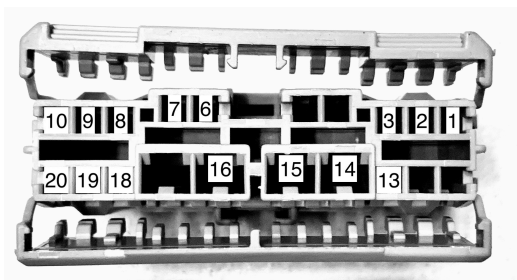

## Universal K-series Honda Adapter Harness for Hondadata

02-04 RSX manual engine harness.

### C101 Connector

Number	Color	Gauge & Length	Termination
1	GRN/WHT	20ga 72"	Back-up Lights
2	YEL	20ga 72"	Back-up Lights 12V+
3	WHT/GRN	20ga 72"	Vehicle Speed Sensor
6	YEL/GRN	20ga 72"	Water Temp
7	GRN	20ga 72"	Radiator Fan Relay Control
8	WHT/BLU	20ga 72"	Alternator Charging Lamp
9	BLK/YEL	20ga 12" 20ga 72"	Air Fuel Sensor Relay #85
10	BLK/WHT	20ga 44"	Air Fuel Sensor #4
13	RED/YEL	20ga 44"	Air Fuel Sensor #2
14	YEL/BLK	20ga 72"	Power for ECU A2, A3
15	WHT	20ga 12" 20ga 44"	See AFS Relay #87 Air Fuel Sensor #3
16	BLK/WHT	14ga 72"	Starter Signal
18	YEL/RED	20ga 72"	Low Oil Pressure Lamp
19	RED	20ga 44"	Air Fuel Sensor #1
20	BLK/WHT	20ga 72"	12V+ Switched

### ENGINE SUB HARNESS

Number	Color	Gauge & Length	Termination
1	GRN	20ga 72"	Round 2 pin sensor HD-090 Unsealed Female
2	BLK	20ga 20"	Round 2 pin sensor .25" Ring Terminal
BULLET	YEL/GRN	20ga 72"	4.5MM Female Bullet HD-090 Unsealed Female
	WHT/BLU	20ga 20"	HD-090 Unsealed Female Scotchlok to B12 ALT-L